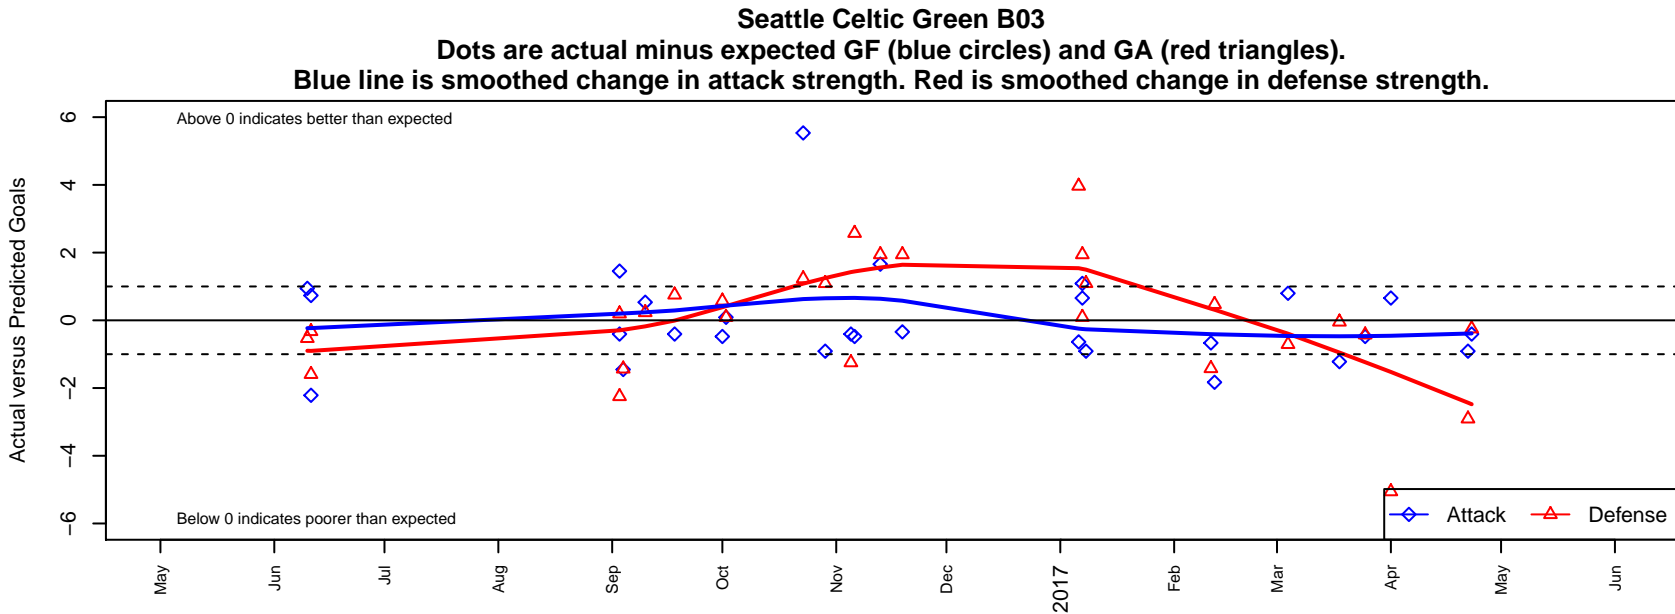

# Seattle Celtic Green B03

Seattle Celtic  
 Seattle, WA  
 B03 total strength=1290  
 attack=7.79 defense=3.84  
 fall league = PSPL WSPL 1 U14  
 spr league = Spr PSPL SuperLeague 1 U14

alt names used:  
 Seattle Celtic B03 Green  
 Seattle Celtic B03 Green  
 Seattle Celtic B03  
 Seattle Celtic B03 Green  
 Seattle Celtic B03 Green

Venues played:  
 2016 Starfire Spring Classic BU14  
 2016 Labor Day Cup BU14 Gold  
 2016 PSPL WSPL 1 U14  
 2016 PacNW Winter Classic Premier U14  
 2016 Spr PSPL SuperLeague 1 U14

**attack and defense variance (black dot)  
relative to other teams  
and top 10 in region**